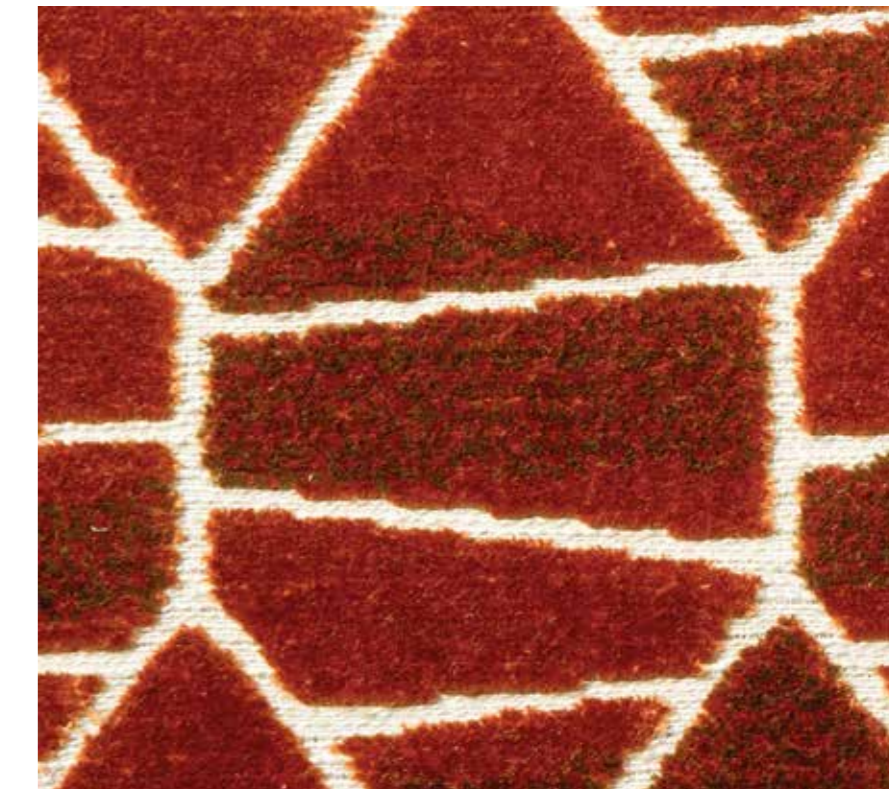

Grandby Dotty 5702

Lafayette Azure 5708

Leopold Slatom 4220

Leopold Vivaldi 4223

Lafayette Carnation 5712

Lafayette Fox 5715

Grandby Sunkissed 5706

Leopold Yoda 4224

Leopold Crocodile 4203

Lafayette Eagle 5714

Lafayette Sage 5717

Grandby Mallard 5705

General Specification.

Quality.	Composition.	Weight.	Durability.
Grandby	51% GRS Recycled P, 49% P	470gsm / 13.86osy +/-	80 000 Martindale / 70 000 Wyzenbeek
Lafayette	100% EcoVero™ V pile	680gsm / 20.06osy +/-	70 000 Martindale / 100 000 Wyzenbeek
Leopold	100% GRS Recycled P	560gsm / 16.52osy +/-	90 000 Martindale / 100 000 Wyzenbeek