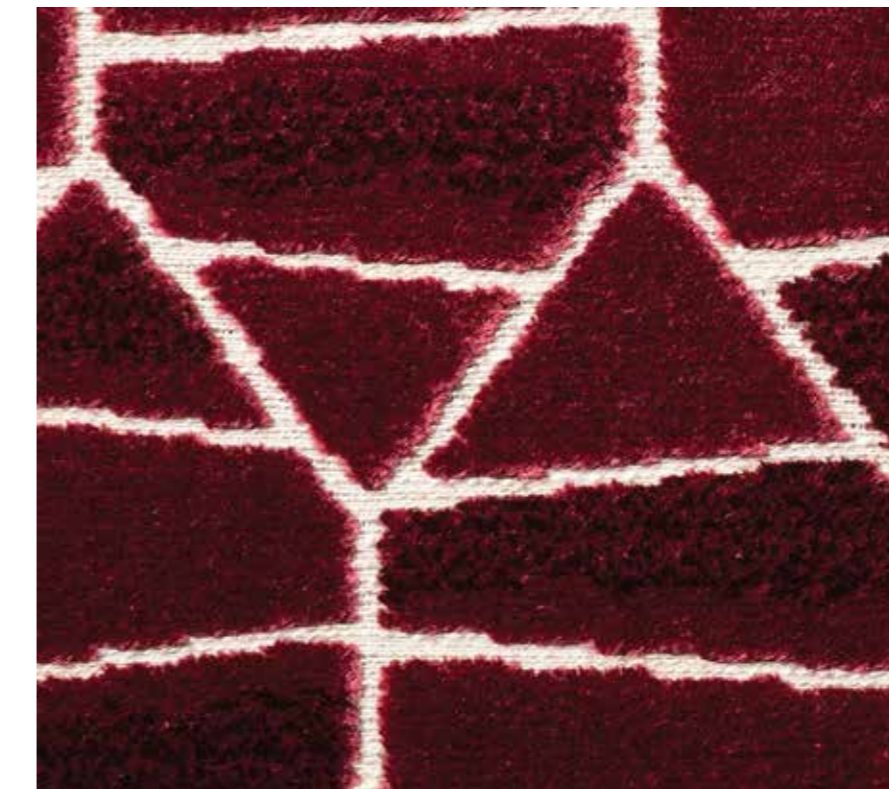

Leopold Blush 4226

Leopold Detroit 4204

Lafayette Blossom 5711

Lafayette Startlight 5718

Grandby Comet 5701

Lafayette Cinzano 5713

Leopold Piri Piri 4215

Leopold Quasar 4228

Leopold Crocodile 4203

Lafayette Eagle 5714

Lafayette Sage 5717

Grandby Mallard 5705

General Specification.

Quality.	Composition.	Weight.	Durability.
Grandby	51% GRS Recycled P, 49% P	470gsm / 13.86osy +/-	80 000 Martindale / 70 000 Wyzenbeek
Lafayette	100% EcoVero™ V pile	680gsm / 20.06osy +/-	70 000 Martindale / 100 000 Wyzenbeek
Leopold	100% GRS Recycled P	560gsm / 16.52osy +/-	90 000 Martindale / 100 000 Wyzenbeek